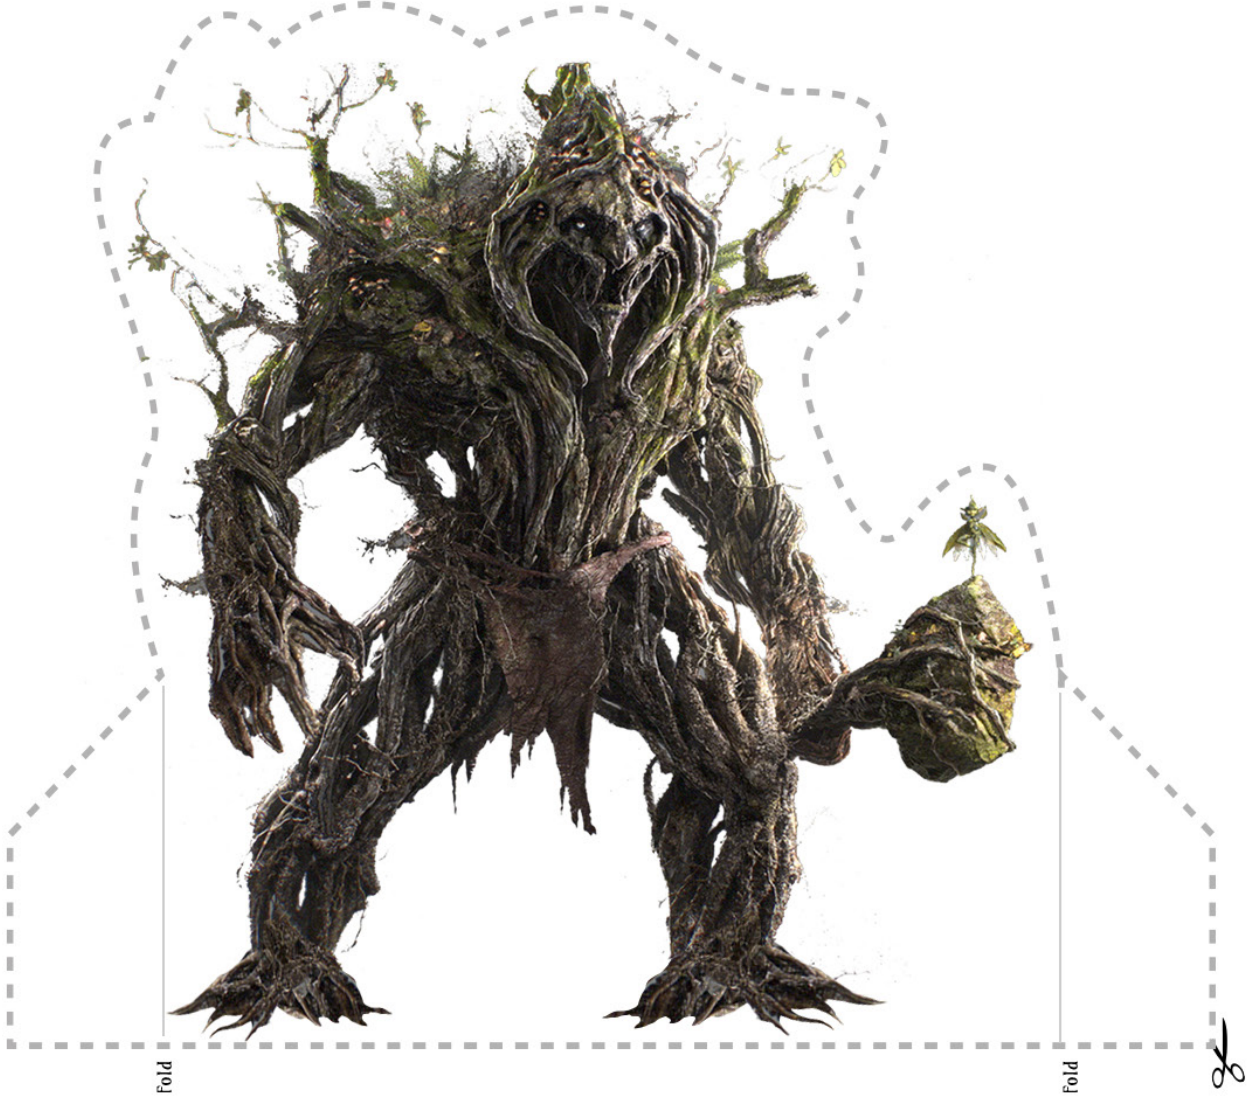

Cut-out Scene Maker

Create your own adventures with these scenes and characters

Disney
MALEFICENT
In theatres May 30
PG AND PGOOL 3D AND IMAX 3D

Disney
MALEFICENT
In theatres May 30
PG AND PFCR 3D AND IMAX 3D